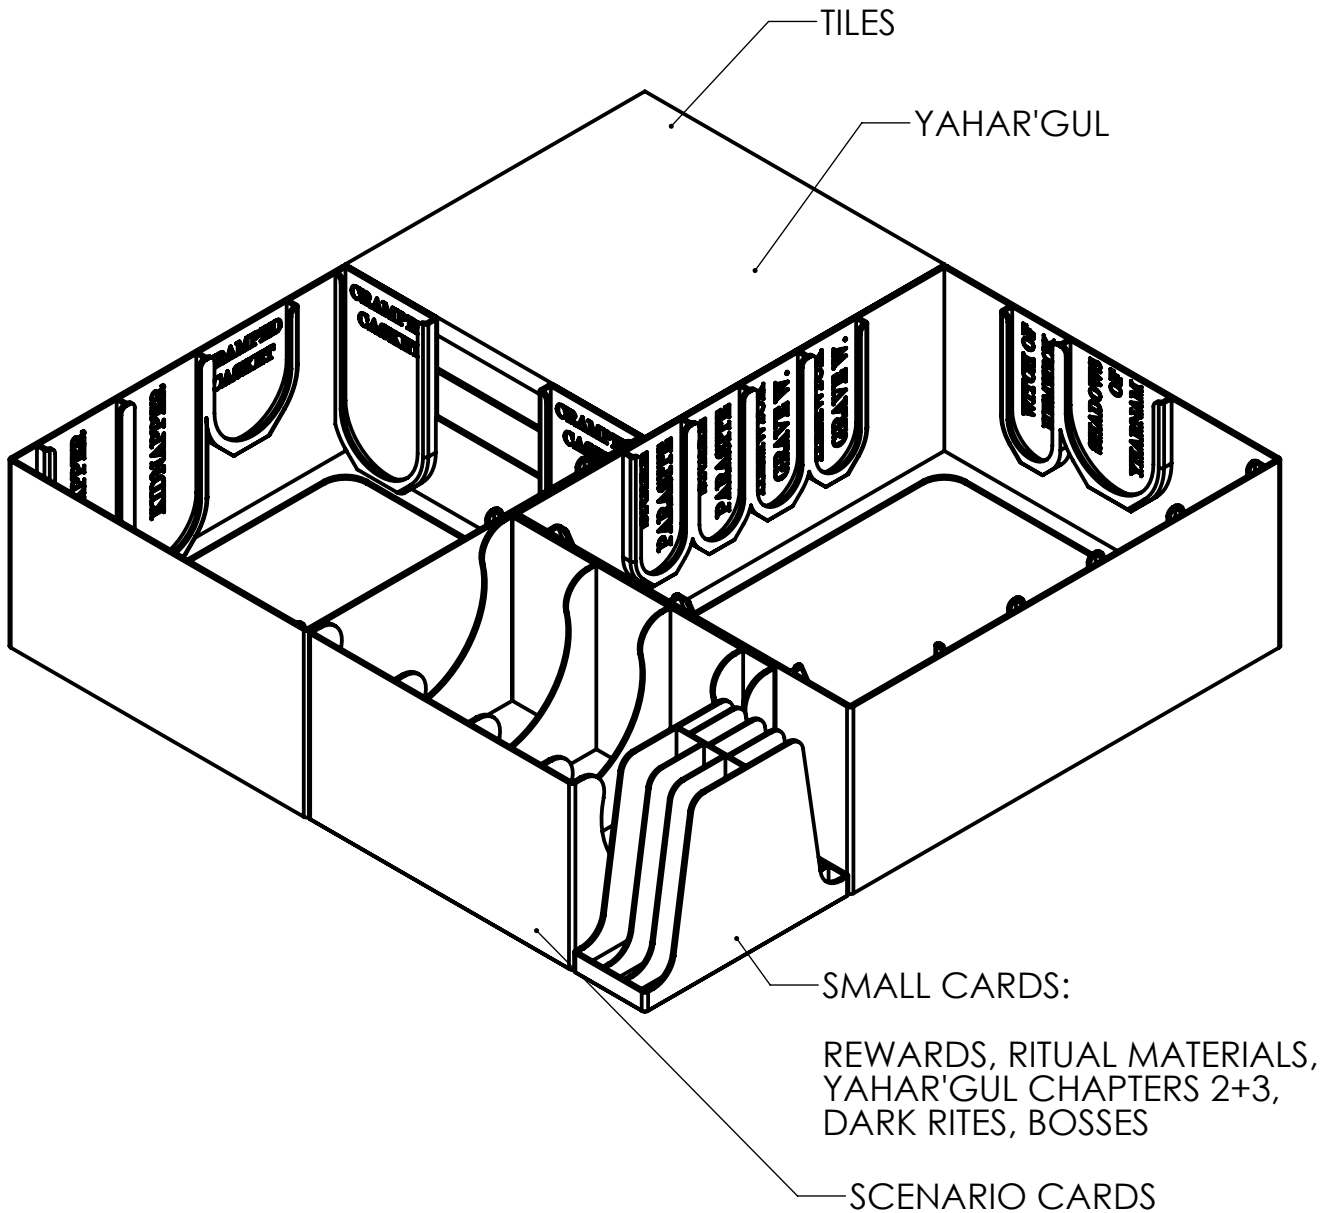

INSERT FOR BLOODBORNE - CORE BOX

CONTENT: CORE, MERGO'S LOFT, HUNTER'S DREAM + EXTRAS

HUNT BOARD STANDEE - THIS PIECE PROTECTS THE TENTACLE OF A MOON PRESENCE, KEEP IT HERE!

HUNT BOARD TRAY - THIS WILL HELP EVERYONE TO SEE HUNT BOARD. PLACE THE BOARD TO THE STANDEE FIRST, THEN PUT THIS TRAY IN IT TOO. THAT WILL MAKE STURDY CONSTRUCTION.

TOKENS, MINIATURES, CONSUMABLE CARDS, ETC.

BIG MINIATURES (NAMED SLOTS)

SMALL CARDS

SCENARIO CARDS + ALL GUNS AND BOSS HP

WHEN ASSEMBLING MAIN FRAME, MIND THE LETTERS PLEASE.

INSERT FOR
BLOODBORNE
- HUNT BOARD

INSERT FOR BLOODBORNE - FORBIDDEN WOODS BOX

CONTENT: FORBIDDEN WOODS, YAHAR'GUL, UNSEEN VILLAGE

INSERT FOR BLOODBORNE - FORSAKEN CASTLE CAIRNHURST BOX

CONTENT: FORSAKEN CASTLE CAIRNHURST + EXTRA, BYRGENWERTH

INSERT FOR BLOODBORNE - CHALICE BOX

CONTENT: CHALICE DUNGEON, BLOOD MOON, UPPER CATHEDRAL WARD