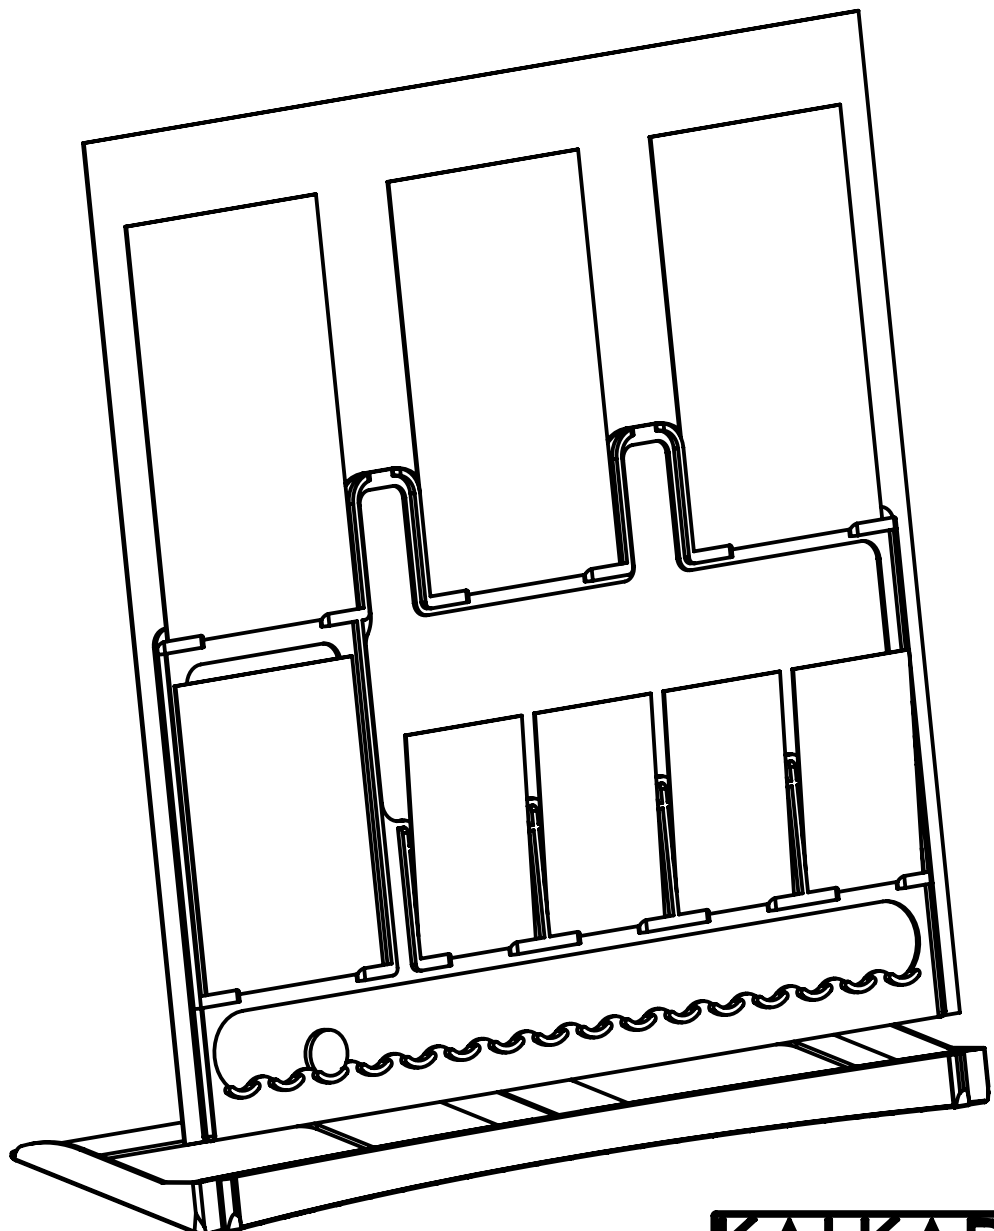

INSERT FOR BLOODBORNE - CORE BOX

CONTENT: CORE, MERGO'S LOFT, HUNTER'S DREAM + EXTRAS

HUNT BOARD STANDEE - THIS PIECE PROTECTS THE TENTACLE OF A MOON PRESENCE, KEEP IT HERE!

HUNT BOARD TRAY - THIS WILL HELP EVERYONE TO SEE HUNT BOARD. PLACE THE BOARD TO THE STANDEE FIRST, THEN PUT THIS TRAY IN IT TOO. THAT WILL MAKE STURDY CONSTRUCTION.

TOKENS, MINIATURES, CONSUMABLE CARDS, ETC.

BIG MINIATURES (NAMED SLOTS)

SMALL CARDS

SCENARIO CARDS + ALL GUNS AND BOSS HP

WHEN ASSEMBLING MAIN FRAME, MIND THE LETTERS PLEASE.

INSERT FOR
BLOODBORNE
- HUNT BOARD

INSERT FOR BLOODBORNE - CHALICE BOX

CONTENT: CHALICE DUNGEON, BLOOD MOON, UPPER CATHEDRAL WARD