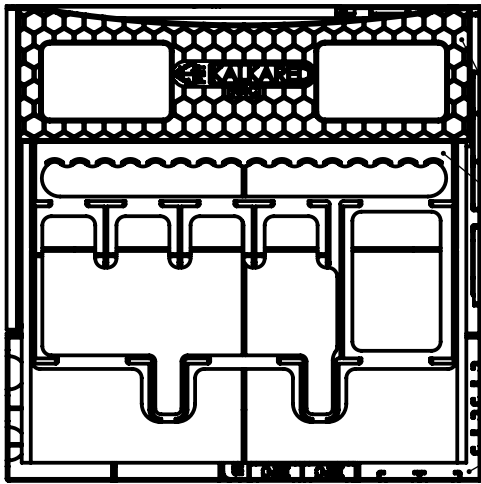

INSERT FOR BLOODBORNE - CORE BOX

CONTENT: CORE, MERGO'S LOFT, HUNTER'S DREAM + EXTRAS

HUNT BOARD STANDEE - THIS PIECE PROTECTS THE TENTACLE OF A MOON PRESENCE, KEEP IT HERE!

HUNT BOARD TRAY - THIS WILL HELP EVERYONE TO SEE HUNT BOARD. PLACE THE BOARD TO THE STANDEE FIRST, THEN PUT THIS TRAY IN IT TOO. THAT WILL MAKE STURDY CONSTRUCTION.

4x5 MAP TILES

TRICKWEAPON BOARDS

HUNTER DASHBOARD, MANUAL, HUNT BOARD

MERGO'S LOFT, THE WORKSHOP TILES

HP TOKENS 3,5,10

UPGRADE + REWARD CARDS

ALL ENEMY, HELP, MINI-BOSS, NPC CARDS

SMALL MINIATURES (NAMED SLOTS)

TOKENS, MINIATURES, CONSUMABLE CARDS, ETC.

BIG MINIATURES (NAMED SLOTS)

SMALL CARDS

SCENARIO CARDS + ALL GUNS AND BOSS HP

WHEN ASSEMBLING MAIN FRAME, MIND THE LETTERS PLEASE.

INSERT FOR
BLOODBORNE
- HUNT BOARD