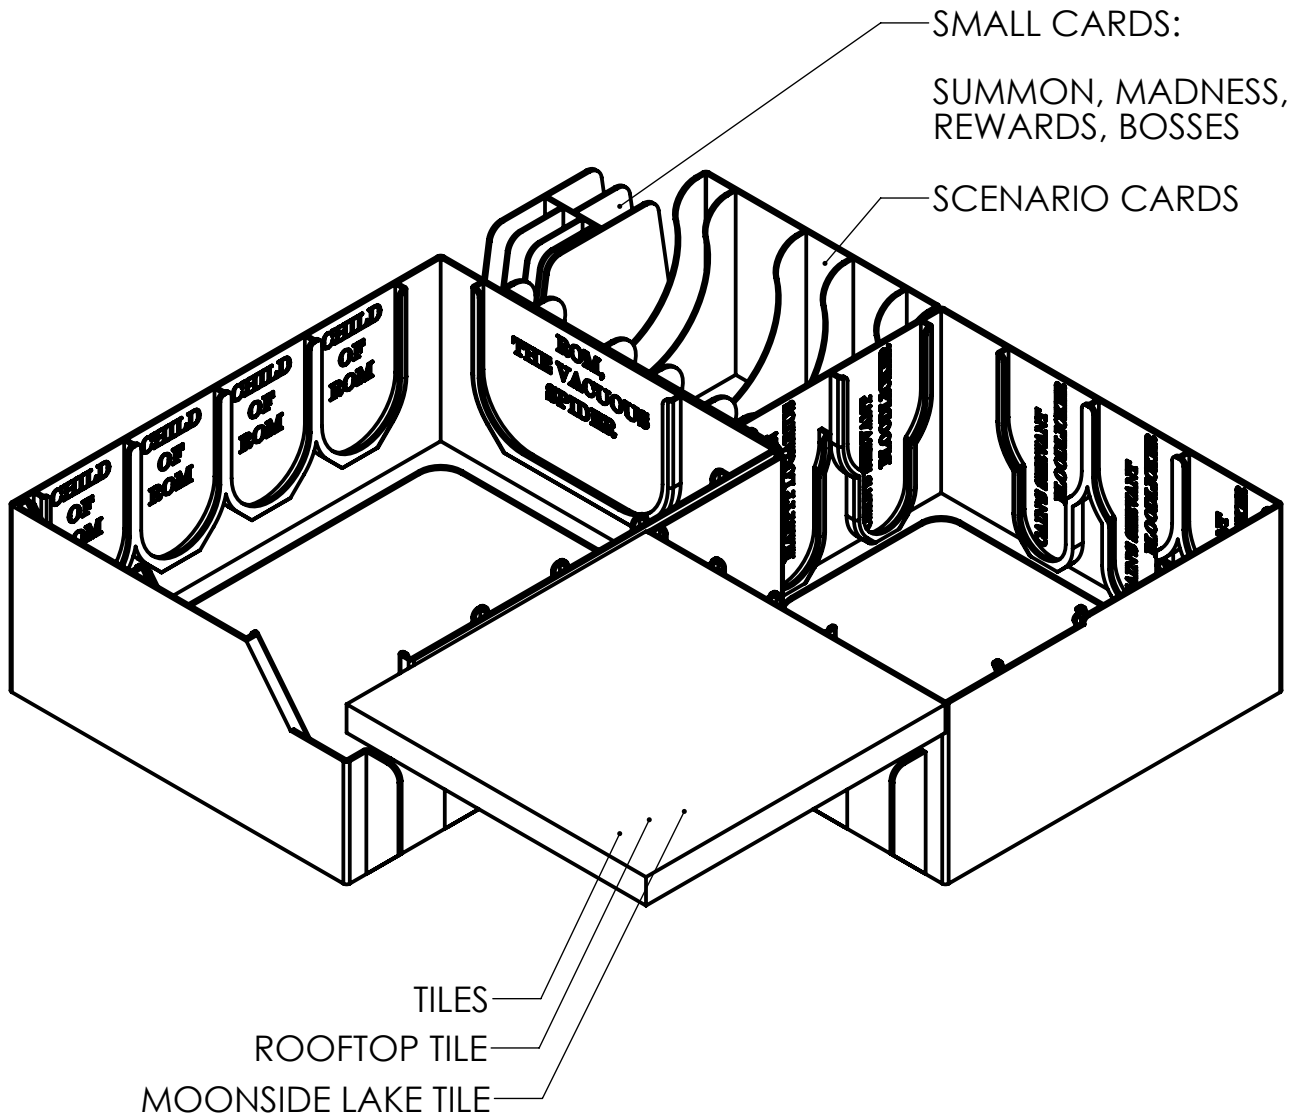

INSERT FOR BLOODBORNE - CORE BOX

CONTENT: CORE, MERGO'S LOFT, HUNTER'S DREAM + EXTRAS

HUNT BOARD STANDEE - THIS PIECE PROTECTS THE TENTACLE OF A MOON PRESENCE, KEEP IT HERE!

HUNT BOARD TRAY - THIS WILL HELP EVERYONE TO SEE HUNT BOARD. PLACE THE BOARD TO THE STANDEE FIRST, THEN PUT THIS TRAY IN IT TOO. THAT WILL MAKE STURDY CONSTRUCTION.

TOKENS, MINIATURES, CONSUMABLE CARDS, ETC.

BIG MINIATURES (NAMED SLOTS)

SMALL CARDS

SCENARIO CARDS + ALL GUNS AND BOSS HP

WHEN ASSEMBLING MAIN FRAME, MIND THE LETTERS PLEASE.

INSERT FOR
BLOODBORNE
- HUNT BOARD

INSERT FOR BLOODBORNE - FORBIDDEN WOODS BOX

CONTENT: FORBIDDEN WOODS, YAHAR'GUL, UNSEEN VILLAGE

INSERT FOR BLOODBORNE - FORSAKEN CASTLE CAIRNHURST BOX

CONTENT: FORSAKEN CASTLE CAIRNHURST + EXTRA, BYRGENWERTH

INSERT FOR BLOODBORNE - CHALICE BOX

CONTENT: CHALICE DUNGEON, BLOOD MOON, UPPER CATHEDRAL WARD