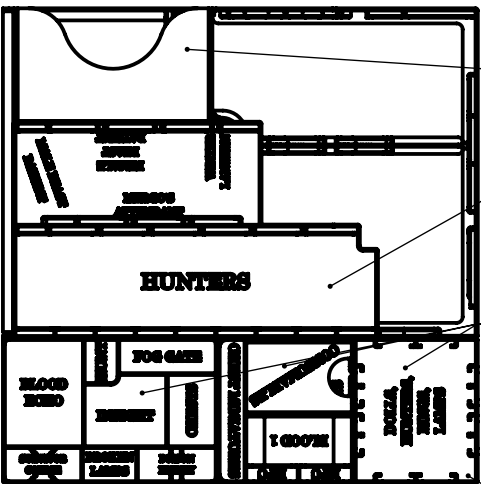

INSERT FOR BLOODBORNE - CORE BOX

CONTENT: CORE, MERGO'S LOFT, HUNTER'S DREAM + EXTRAS

HUNT BOARD STANDEE - THIS PIECE PROTECTS THE TENTACLE OF A MOON PRESENCE, KEEP IT HERE!

HUNT BOARD TRAY - THIS WILL HELP EVERYONE TO SEE HUNT BOARD. PLACE THE BOARD TO THE STANDEE FIRST, THEN PUT THIS TRAY IN IT TOO. THAT WILL MAKE STURDY CONSTRUCTION.

4x5 MAP TILES

TRICKWEAPON BOARDS

HUNTER DASHBOARD, MANUAL, HUNT BOARD

MERGO'S LOFT, THE WORKSHOP TILES

HP TOKENS 3,5,10

UPGRADE + REWARD CARDS

ALL ENEMY, HELP, MINI-BOSS, NPC CARDS

SMALL MINIATURES (NAMED SLOTS)

TOKENS, MINIATURES, CONSUMABLE CARDS, ETC.

BIG MINIATURES (NAMED SLOTS)

SMALL CARDS

SCENARIO CARDS + ALL GUNS AND BOSS HP

WHEN ASSEMBLING MAIN FRAME, MIND THE LETTERS PLEASE.

INSERT FOR
BLOODBORNE
- HUNT BOARD