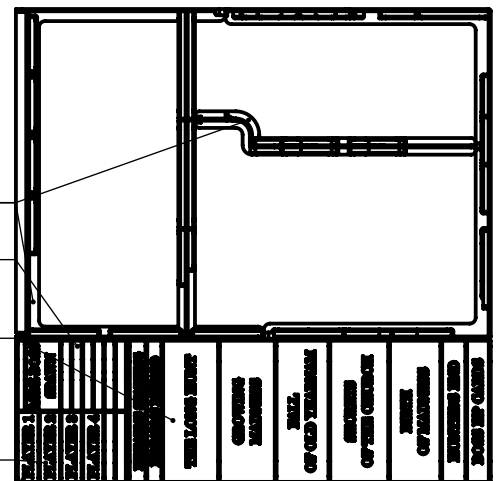

INSERT FOR BLOODBORNE - CORE BOX

CONTENT: CORE, MERGO'S LOFT, HUNTER'S DREAM + EXTRAS

HUNT BOARD STANDEE - THIS PIECE PROTECTS THE TENTACLE OF A MOON PRESENCE, KEEP IT HERE!

HUNT BOARD TRAY - THIS WILL HELP EVERYONE TO SEE HUNT BOARD. PLACE THE BOARD TO THE STANDEE FIRST, THEN PUT THIS TRAY IN IT TOO. THAT WILL MAKE STURDY CONSTRUCTION.

4x5 MAP TILES

TRICKWEAPON BOARDS

HUNTER DASHBOARD, MANUAL, HUNT BOARD

MERGO'S LOFT, THE WORKSHOP TILES

HP TOKENS 3,5,10

UPGRADE + REWARD CARDS

ALL ENEMY, HELP, MINI-BOSS, NPC CARDS

SMALL MINIATURES (NAMED SLOTS)

TOKENS, MINIATURES, CONSUMABLE CARDS, ETC.

BIG MINIATURES (NAMED SLOTS)

SMALL CARDS

SCENARIO CARDS + ALL GUNS AND BOSS HP

WHEN ASSEMBLING MAIN FRAME, MIND THE LETTERS PLEASE.

INSERT FOR
BLOODBORNE
- HUNT BOARD