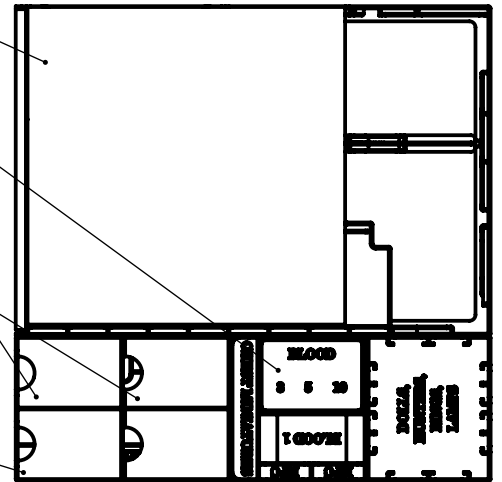

INSERT FOR BLOODBORNE - CORE BOX

CONTENT: CORE, MERGO'S LOFT, HUNTER'S DREAM + EXTRAS

HUNT BOARD STANDEE - THIS PIECE PROTECTS THE TENTACLE OF A MOON PRESENCE, KEEP IT HERE!

HUNT BOARD TRAY - THIS WILL HELP EVERYONE TO SEE HUNT BOARD. PLACE THE BOARD TO THE STANDEE FIRST, THEN PUT THIS TRAY IN IT TOO. THAT WILL MAKE STURDY CONSTRUCTION.

4x5 MAP TILES

TRICKWEAPON BOARDS

HUNTER DASHBOARD, MANUAL, HUNT BOARD

MERGO'S LOFT, THE WORKSHOP TILES

HP TOKENS 3,5,10

UPGRADE + REWARD CARDS

ALL ENEMY, HELP, MINI-BOSS, NPC CARDS

SMALL MINIATURES (NAMED SLOTS)

TOKENS, MINIATURES, CONSUMABLE CARDS, ETC.

BIG MINIATURES (NAMED SLOTS)

SMALL CARDS

SCENARIO CARDS + ALL GUNS AND BOSS HP

WHEN ASSEMBLING MAIN FRAME, MIND THE LETTERS PLEASE.

INSERT FOR
BLOODBORNE
- HUNT BOARD