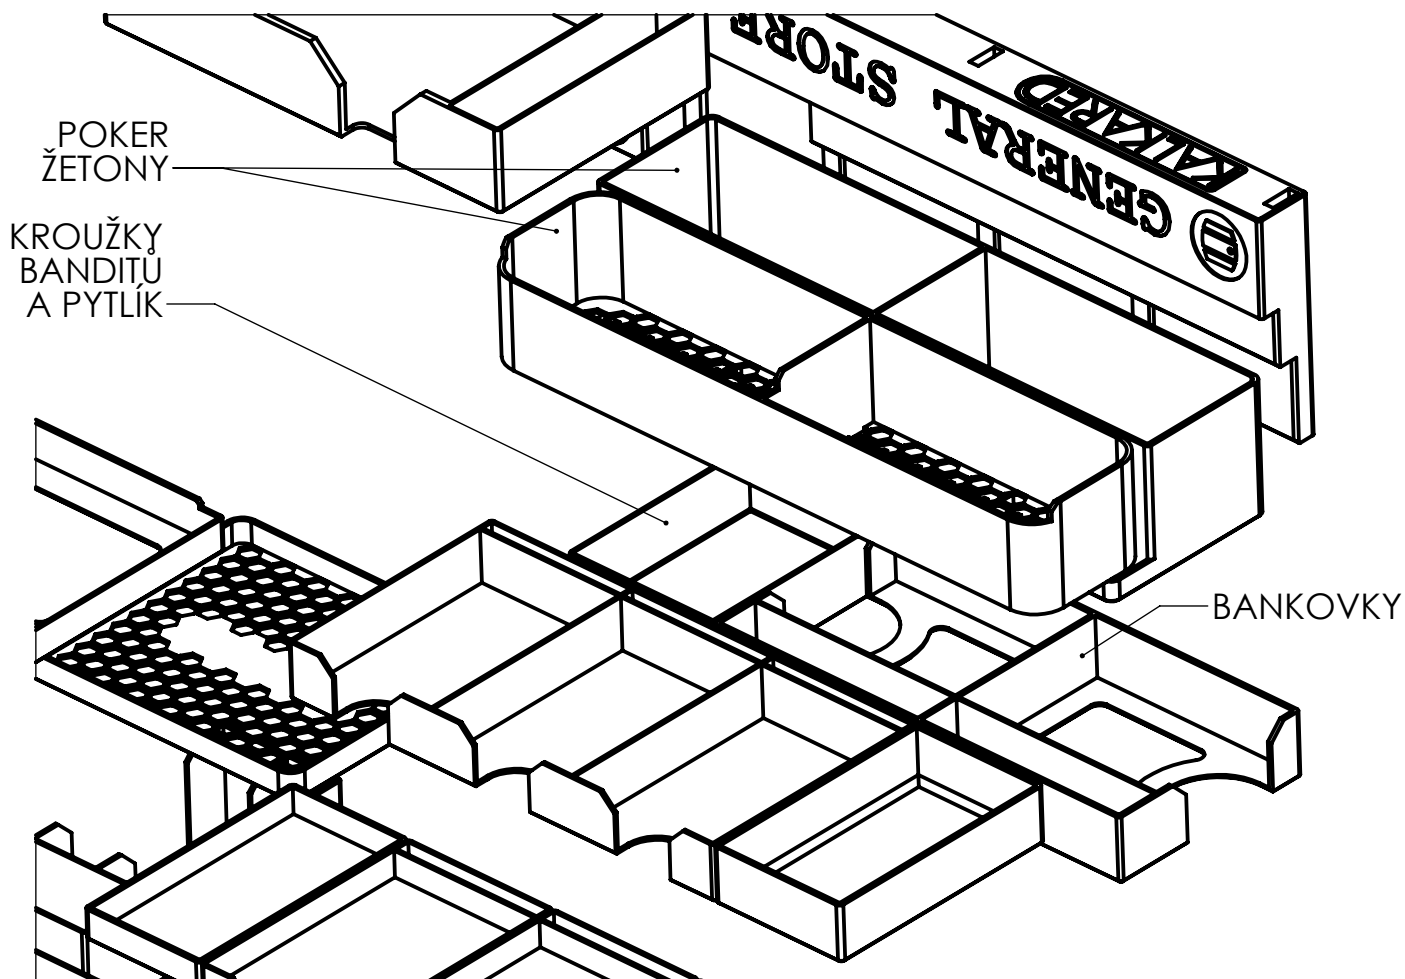

# INSERT FOR WESTERN LEGENS

ALTERNATIVE VERSION FOR POKER CHIPS 40mm DIAMETER, 88 pcs.