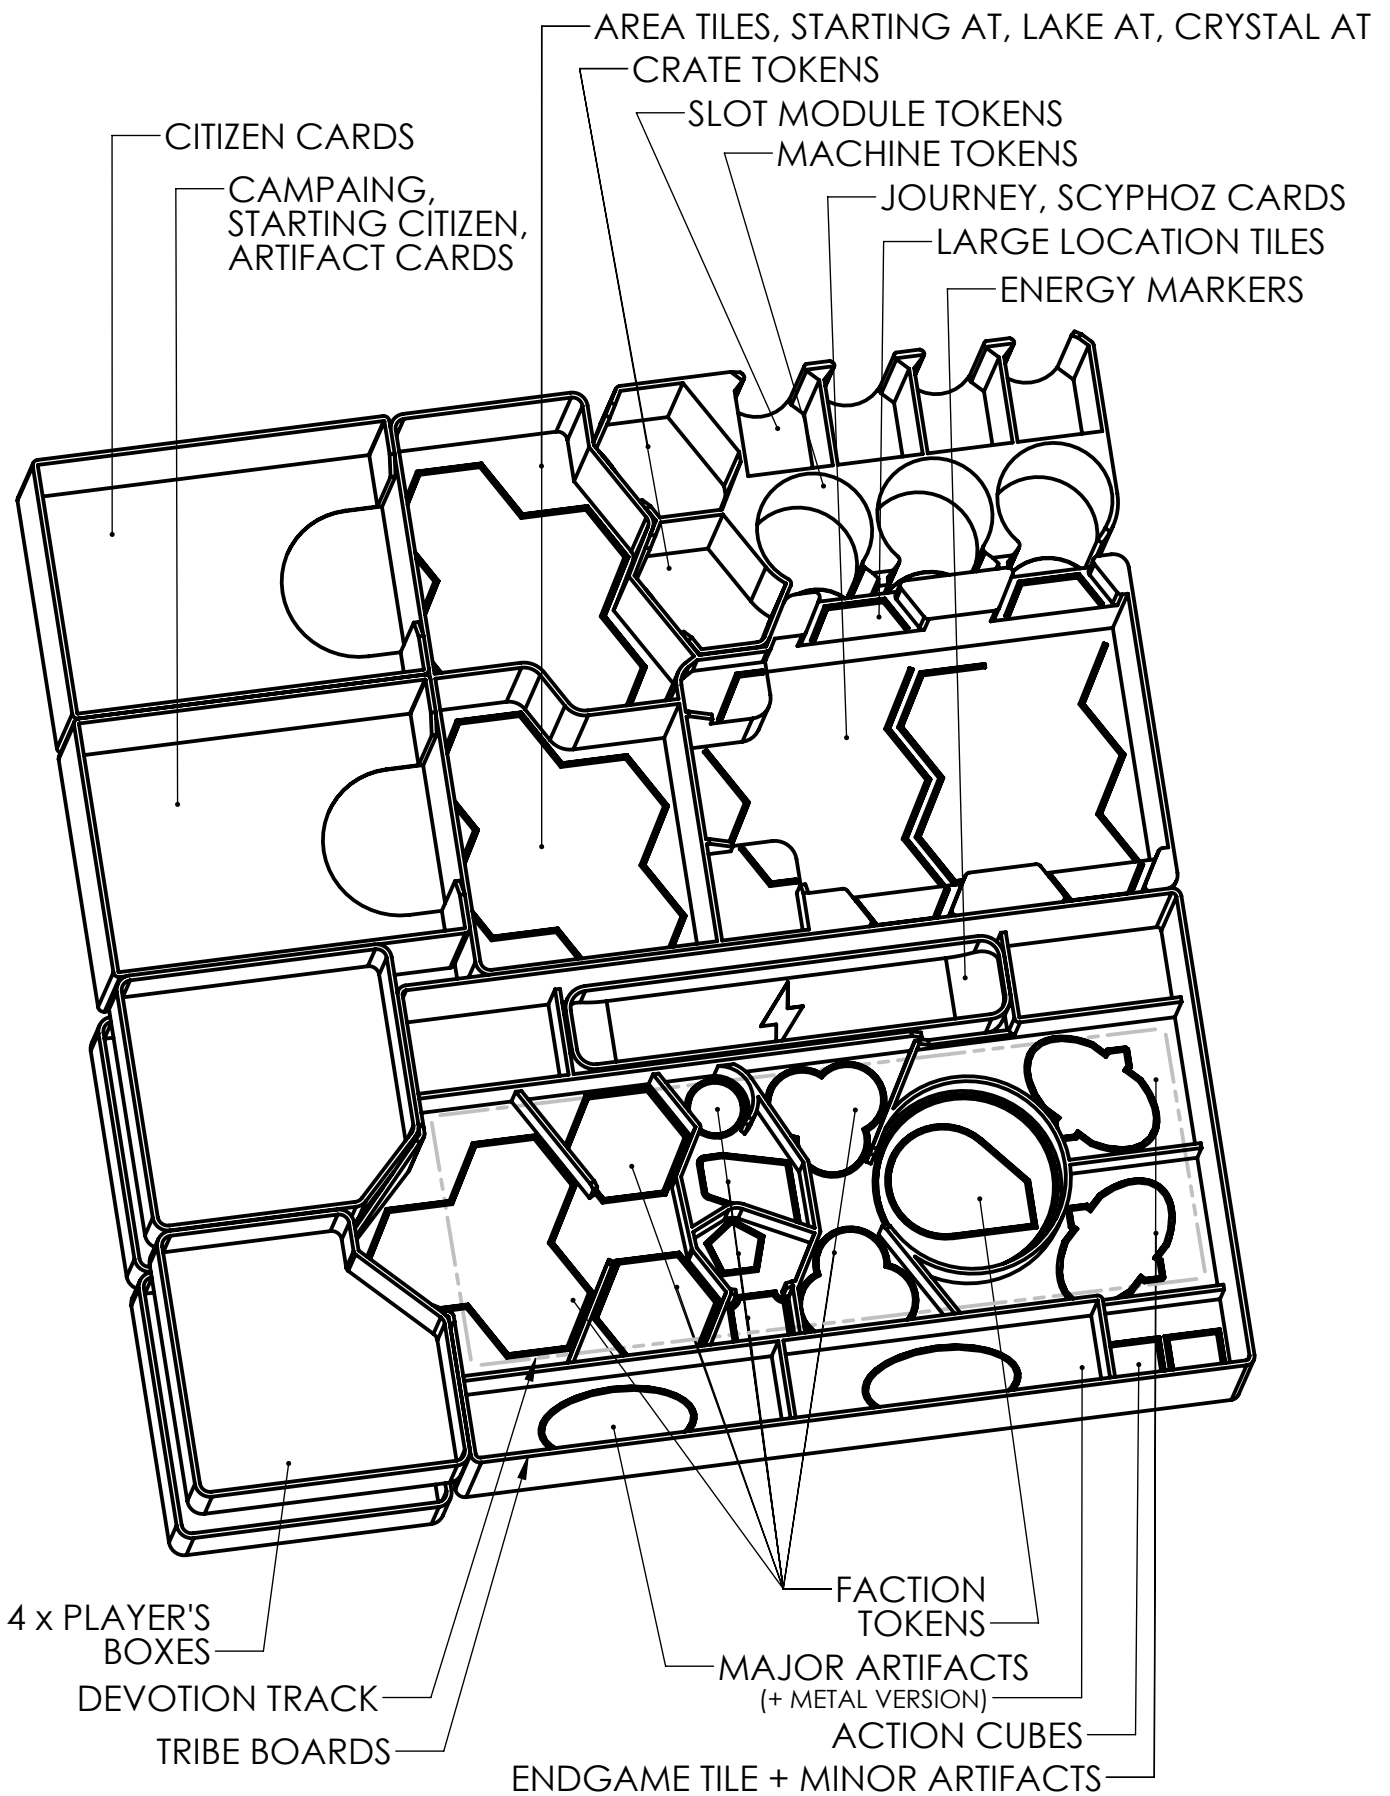

# INSERT FOR REVIVE

IF YOU DON'T OWN CALL OF THE ABYSS EXPANSION AND WISH TO STORE GAME VERTICALLY, PLEASE USE CARD BOARD PIECES TO SUBSTITUTE 4 TRIBE BOARDS AND 3 PIECES OF DEVOTION TRACK.

# INSERT FOR REVIVE - FRAME

*(PLACE THESE UPSIDE DOWN)*